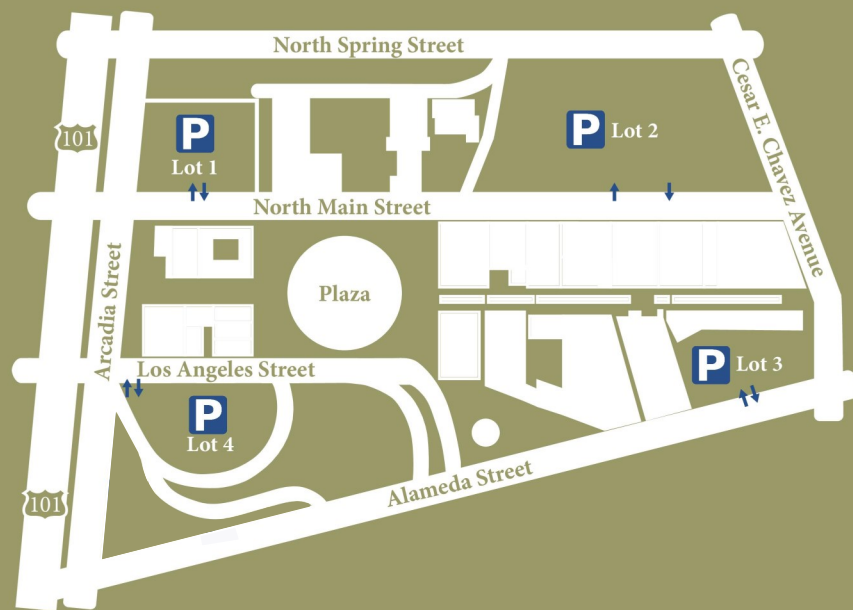

El Pueblo de Los Angeles

“Parking at El Pueblo Supports LA History”

Location	Rates	Hours
Lot 1 419 N. Main Street	\$2.25/20min \$15.00 MAX \$9.00 flat rate	Mon-Fri: 7:00am-5:30pm Sat-Sun/Holidays: 9:00am-5:30pm
Lot 2 615 N. Main Street	\$2.25/20min \$15.00 MAX \$9.00 flat rate	Mon-Thu: 6:00am-9:30pm Fri-Sun: 6:00am-10:30pm
Lot 3 852 N. Alameda Street	\$2.50/20min; \$15.00 MAX	Mon-Fri: 9:00am-9:00pm Sat-Sun: 9:00am-9:00pm
Lot 4 426 N. Los Angeles Street	\$9.00 flat rate \$7.00 flat rate \$9.00 flat rate \$7.00 flat rate	Mon-Fri: 7:00am-3:00pm Mon-Fri: 3:00pm-9:00pm Sat-Sun: 9:00am-5:00pm Sat-Sun: 5:00pm-9:00pm
Operational hours and rates subject to change.		